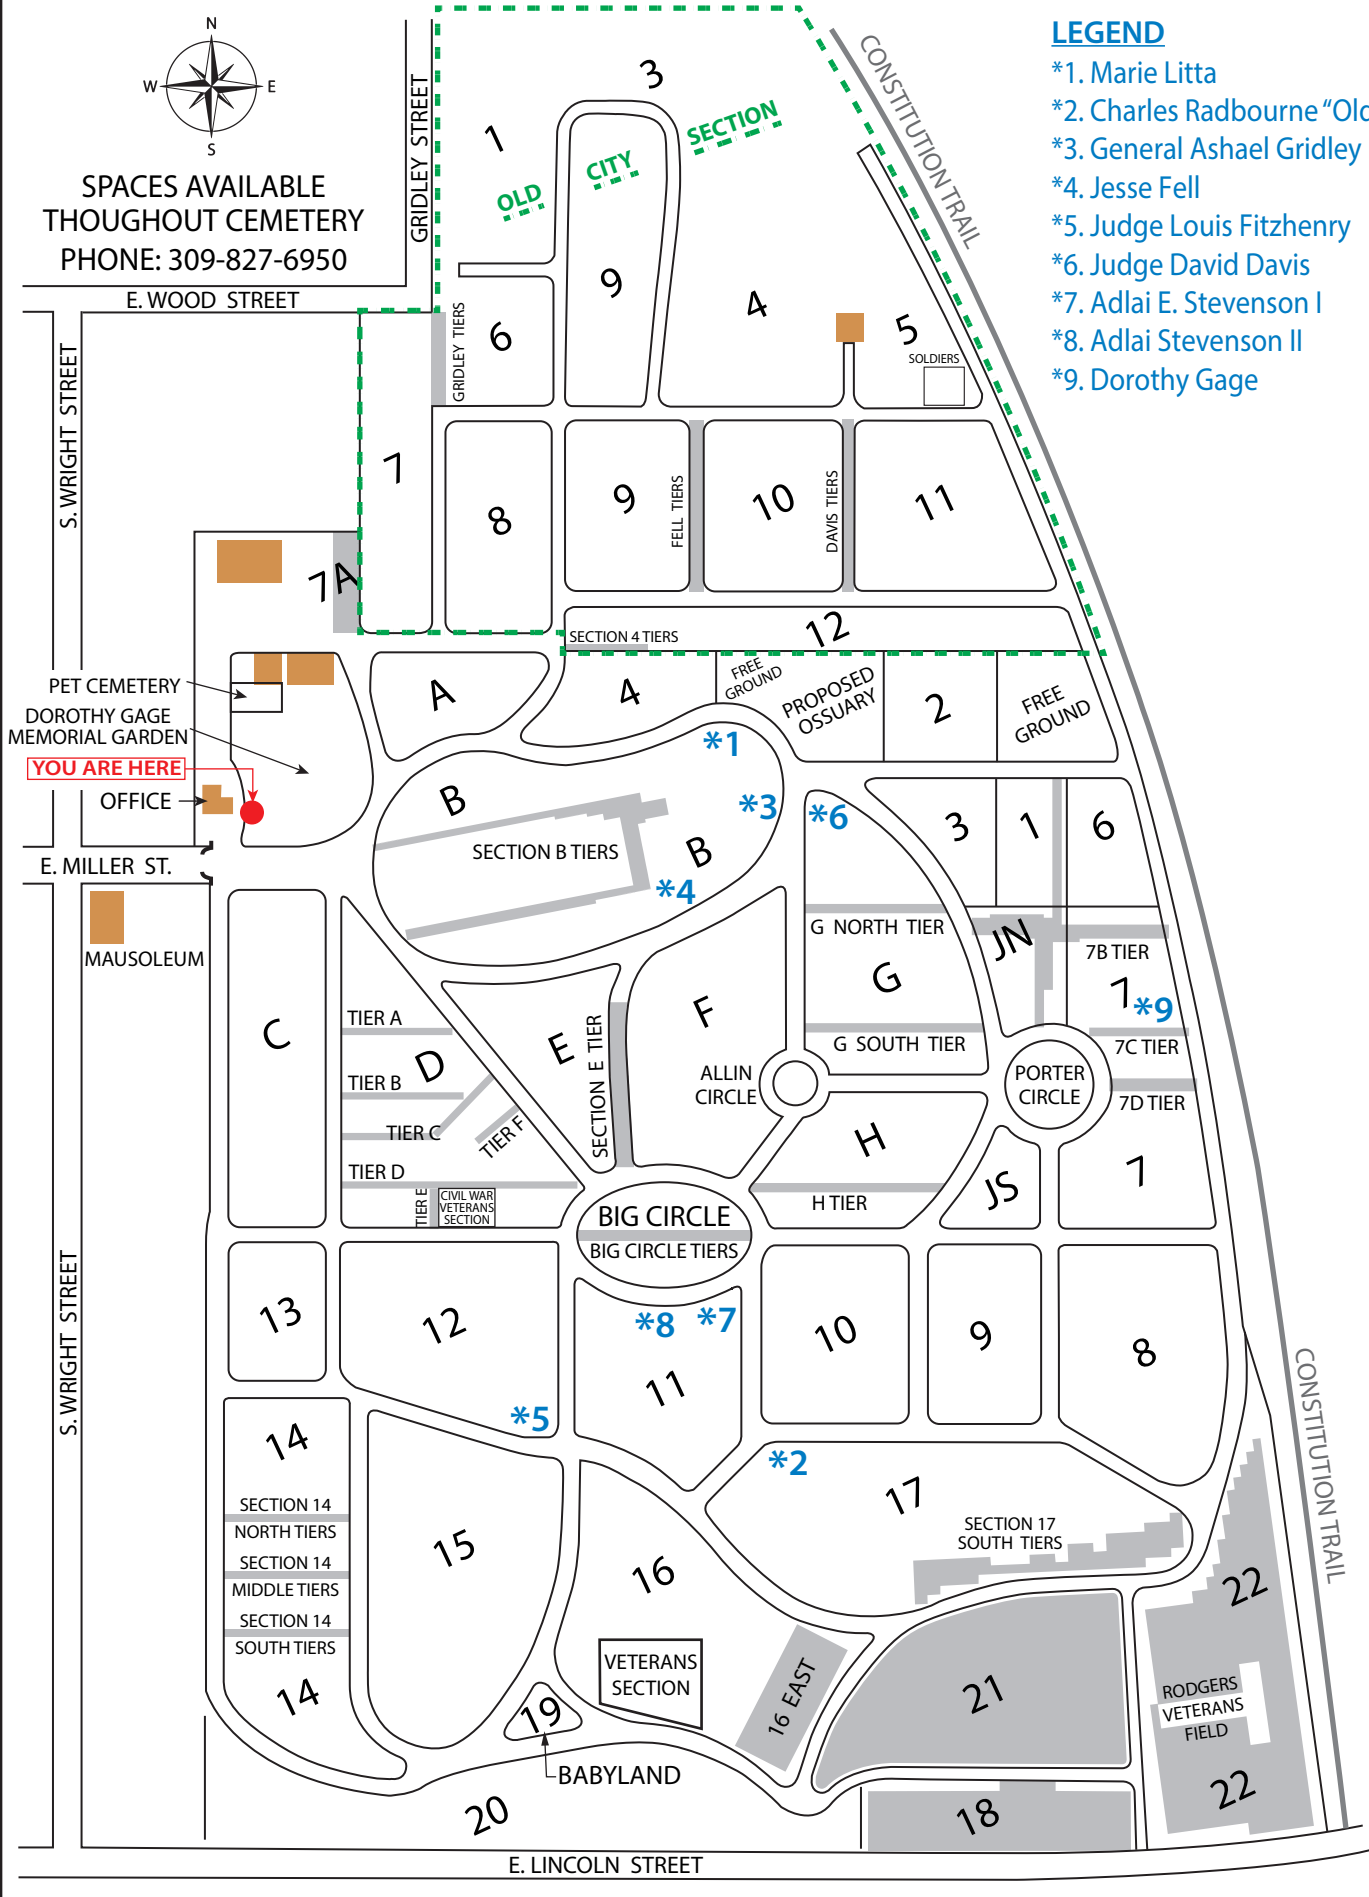

EVERGREEN MEMORIAL CEMETERY

www.evergreenmemorialcemetery.com

SPACES AVAILABLE
THROUGHOUT CEMETERY
PHONE: 309-827-6950

LEGEND

- *1. Marie Litta
- *2. Charles Radbourne "Old Hoss"
- *3. General Ashael Gridley
- *4. Jesse Fell
- *5. Judge Louis Fitzhenry
- *6. Judge David Davis
- *7. Adlai E. Stevenson I
- *8. Adlai Stevenson II
- *9. Dorothy Gage

Not to Scale
01/30/23

LOCATION MAP

LINCOLN STREET